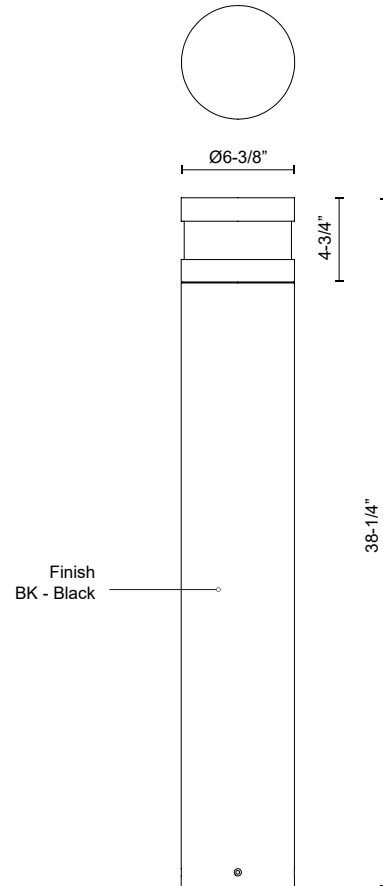

WINDERMERE EB48538

BOLLARDS

PROJECT

SPECIFICATION DETAILS

Fixture Dimensions	D6-3/8" x H38-1/4"
Light Source	LED with DC Driver
Wattage	24W
Total Lumens	2500lm
Delivered Lumens	1342lm
Voltage	120-277V
Color Temperature	3000K
CRI (Ra)	80CRI
Optional Color Temps	2700K □ 5000K Available, Minimum Order Quantities Apply
LED Rated Life	50,000 hours
Dimming	100% - 10%, TRIAC or ELV Dimmer (Not Included)
Diffuser Details	Clear PC
Location	Wet
Illumination Direction	Down

* For custom options, consult factory for details.

* For warranty information, please visit www.kuzcolighting.com/warranty

DESCRIPTION

Architecturally designed high-power LED exterior bollard fixture. This die-cast aluminum cylinder with a frosted polycarbonate diffuser delivers light with a sleek powder-coated finish

KUZCO

CANADA: 19054 28TH AVENUE - SURREY, BC V3Z 6M3

USA: 3035 E. LONE MOUNTAIN ROAD - LAS VEGAS, NV 89081

WWW.KUZCOLIGHTING.COM

© 2023 KUZCO LIGHTING. ALL RIGHTS RESERVED.

COMMENT